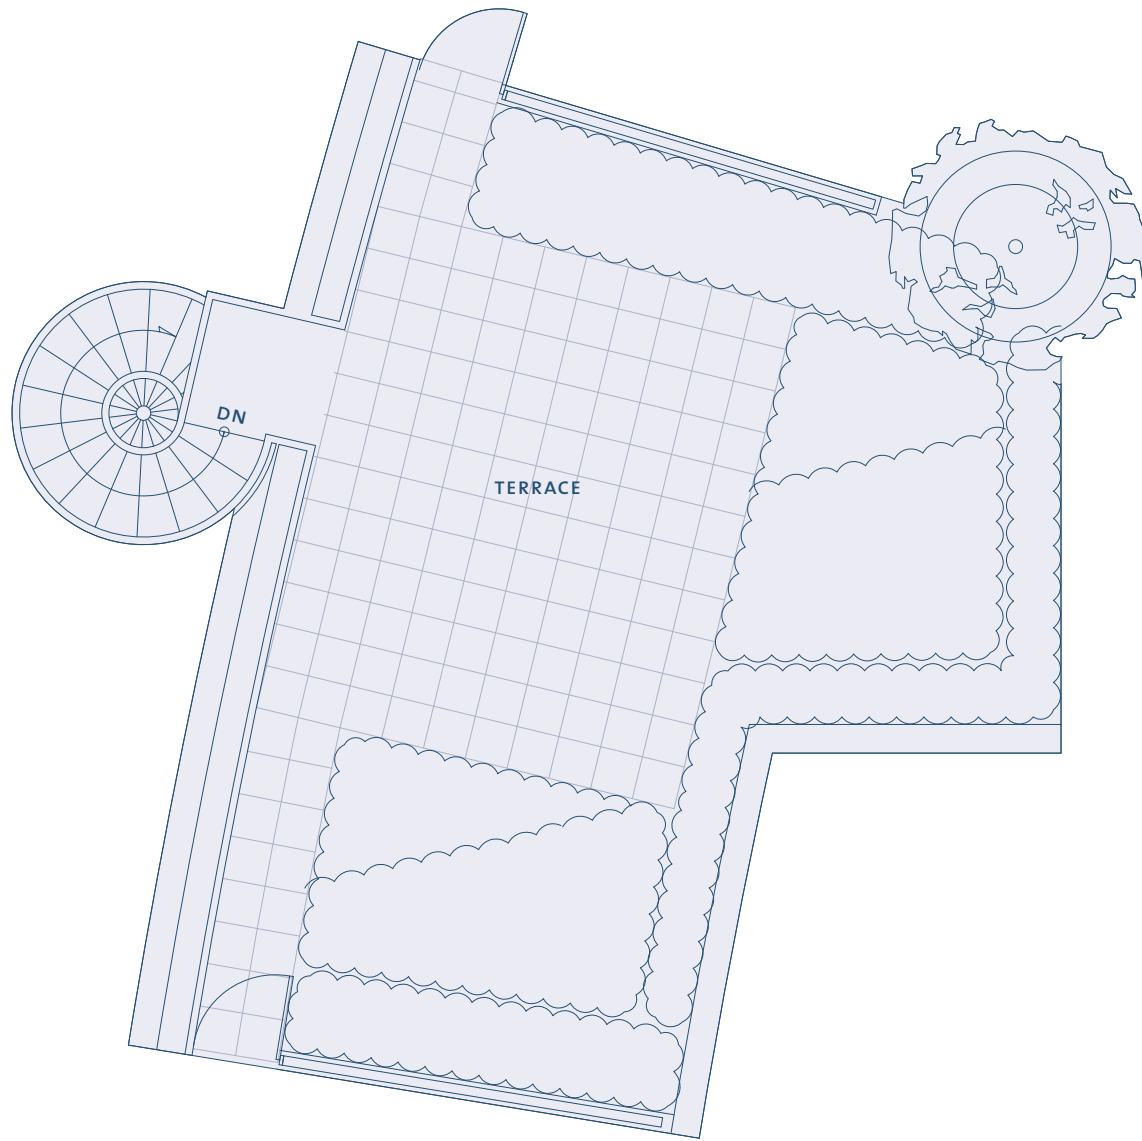

Roof Terrace

Lower Floor

Floor 18

DIMENSIONS, SIZES, SPECIFICATIONS, LAYOUTS AND MATERIALS ARE APPROXIMATE ONLY AND SUBJECT TO CHANGE WITHOUT NOTICE. E.&O.E.

Roof Terrace

Lower Floor

↖ N
Floor 18

DIMENSIONS, SIZES, SPECIFICATIONS, LAYOUTS AND MATERIALS ARE APPROXIMATE ONLY AND SUBJECT TO CHANGE WITHOUT NOTICE. E.&O.E.

Roof Terrace

Lower Floor

↖ N
Floor 18

DIMENSIONS, SIZES, SPECIFICATIONS, LAYOUTS AND MATERIALS ARE APPROXIMATE ONLY AND SUBJECT TO CHANGE WITHOUT NOTICE. E.&O.E.

Roof Terrace

Lower Floor

↖ N
Floor 18

DIMENSIONS, SIZES, SPECIFICATIONS, LAYOUTS AND MATERIALS ARE APPROXIMATE ONLY AND SUBJECT TO CHANGE WITHOUT NOTICE. E.&O.E.

Roof Terrace

Lower Floor

↖ N
Floor 18

DIMENSIONS, SIZES, SPECIFICATIONS, LAYOUTS AND MATERIALS ARE APPROXIMATE ONLY AND SUBJECT TO CHANGE WITHOUT NOTICE. E.&O.E.

Roof Terrace

Lower Floor

Floor 18

DIMENSIONS, SIZES, SPECIFICATIONS, LAYOUTS AND MATERIALS ARE APPROXIMATE ONLY AND SUBJECT TO CHANGE WITHOUT NOTICE. E.&O.E.